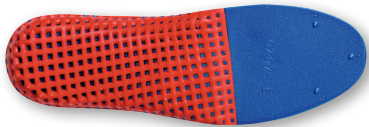

CE ST
ST AIR

Sidi No: 90 - RVOFRONTNY
OUTER NYLON SHIN PLATE
black/white/red - white/black/red
red/white/white - black/yellow/red

Sidi No: 116 - RSTSUPFR
ST INNER SHIN PLATE
black/grey - black/yellow

Sidi No: 81 - RVOSTCA
VORTICE AND ST ANKLE SUPPORT BRACES
black - black/yellow

· size - 39/44 - 45/48

Sidi No: 89 - RVOTACOP
Darbi No: STANKLE
ANKLE PIVOT COVER - BOTTOM
black

Sidi No: 92 - RVOTALL
VORTICE SHOCK ABSORBING HEEL CUP
black/red - black/yellow

Sidi No: 82 - RVOSTCAI
VORTICE AND ST ANKLE SUPPORT
black/red - black/yellow

· size - 39/42 - 43/48

Sidi No: 103 - RSOANATSPACER
SPACER ARCH SUPPORT
INSOLE

37 - 50 full size only

Sidi No: 321 - RSOMEMORYSPORT
SPORT MEMORY INSOLE

black/yellow

37 - 50 full size only

ST ST AIR

Sidi No: **110** - RSTLEVE
Darbi No: **BUCKLEMX**
ST/MX BUCKLE

black - grey - blue - light blue - red fluo - red - orange fluo - orange - yellow - white

Sidi No: **113** - RSTAGGCIN
Darbi No: **BHOLDER**
STRAP HOLDER ST/MX

red fluo - red - orange fluo - orange - yellow - black - grey - blue - light blue - white