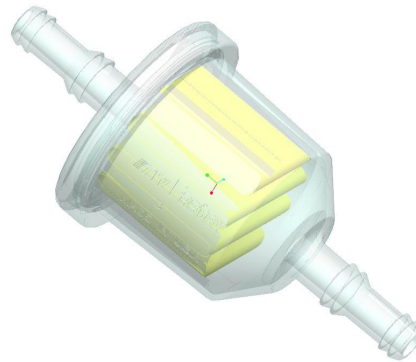

Visu Filter

Precision In-Line Fuel Filters

UNIVERSAL

Part No PEF8479

Fits 1/4" OR 5/16" I.D. Fuel Line

- Universal Dual Hose Barbs fit 1/4" OR 5/16" I.D. Fuel Line
- Impact Modified Clear PET Copolymer will not deteriorate in E-85 Fuel
- Easy consumer friendly inspection
- Maintains exceptional clarity after exposure
- Prevents dirt and other particles in fuel tank from reaching carburetor
- 7 1/2" of Total Filtration Area
- Made in the USA 