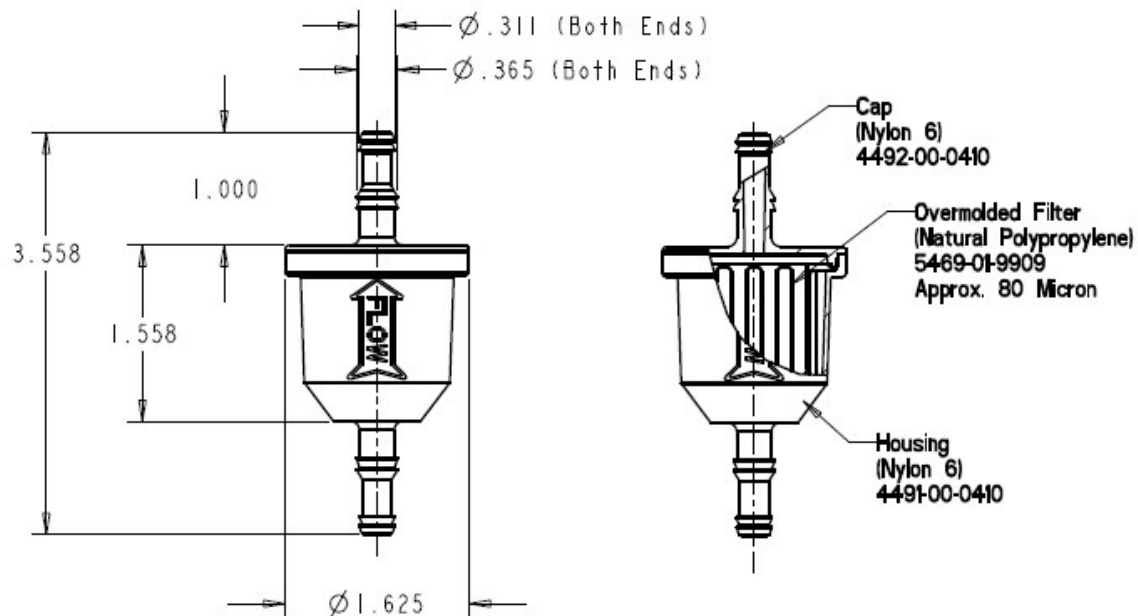

Visu Filter

Precision In-Line Fuel Filters

UNIVERSAL

Part No PEF8479

Fits 1/4" OR 5/16" I.D. Fuel Line

- Universal Dual Hose Barbs fit 1/4" OR 5/16" I.D. Fuel Line
- Impact Modified Clear PET Copolymer will not deteriorate in E-85 Fuel
- Easy consumer friendly inspection
- Maintains exceptional clarity after exposure
- Prevents dirt and other particles in fuel tank from reaching carburetor
- 7 1/2" of Total Filtration Area
- Made in the USA 