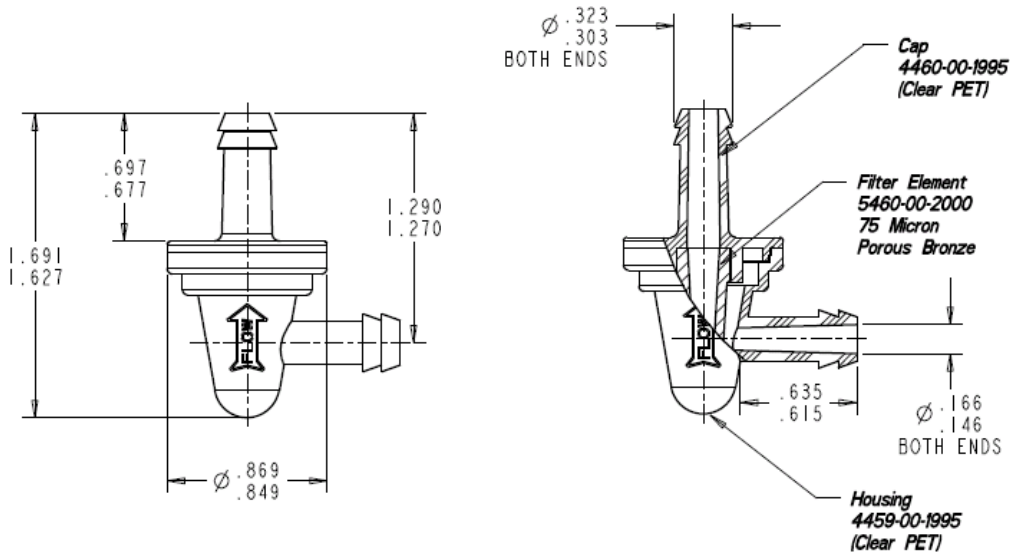

## Part No. PEF701LC) Technical Specification

Performance Properties	Typical Value
Hose Barb Size	5/16"
Fuel Line Recommendation	1/4"
Flow Rate (gal/hr) w/ 3 1/2" Fluid Head	1.8
Average Micron Rating	65-100
Component Materials	Housing: Clear PET (E-85 compatible) Filter Media: Porous Sintered Bronze Cap: Clear PET (E-85 compatible)