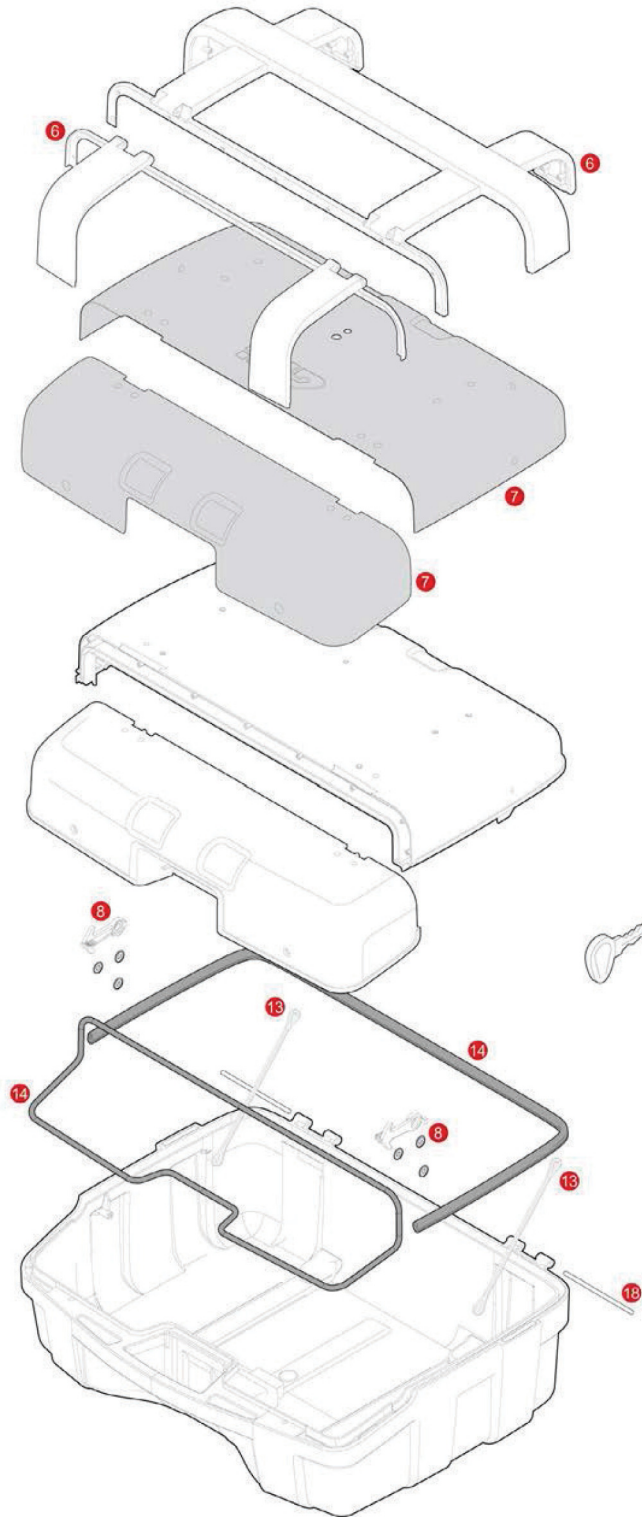

TRK33N / TRK46N TREKKER

	Z2073CNM	TRK33N / TRK46N top-shell
	Z2061FNM	TRK46N bottom-shell black
	Z2062FNM	TRK33N bottom-shell black
	Z641N46M	Hinge stop (for top case TRK46N)
	Z641N33M	Hinge stop (for top case TRK33N)
6	Z2063R	Black metal plate cover/cap and open lids
7	Z2070OXR	Aluminium cover with anodizing cover/cap and open lids
	Z2070NR	Aluminium cover black painted, with cover/cap and open lids, for TRK33B / TRK46B Black Line
8	Z2067R	Double anchor with black washer
9	Z109	Long bolt springs
10	Z106	Bolt
11	Z645CR	Push button silver
	Z2106R	Elastic belt
13	Z115R	Stop bag opening yarn, 2 pcs.

14	Z2072R	Trim
15	Z409R	Name holder, 1 pcs.
16	Z630	Steel spheres D. 6
17	Z632R	Steel torsion spring
	Z590R	Pin. Medium, 2 pcs.
19	Z640R	Plate below lock for standard key
	Z4513R	Plate below lock for Security Lock key
20	Z643NR	Lock set element black
21	Z644NR	Opening push button black
	Z647R	Torsion spring, 1 pcs.
23	Z648	Cylinder spring
24	Z721R	Pin. D. 04x85 mm
25	Z661A	Key locks with corresponding bush with silver handle
	Z2701KITR	Additional zipper kit, side and external