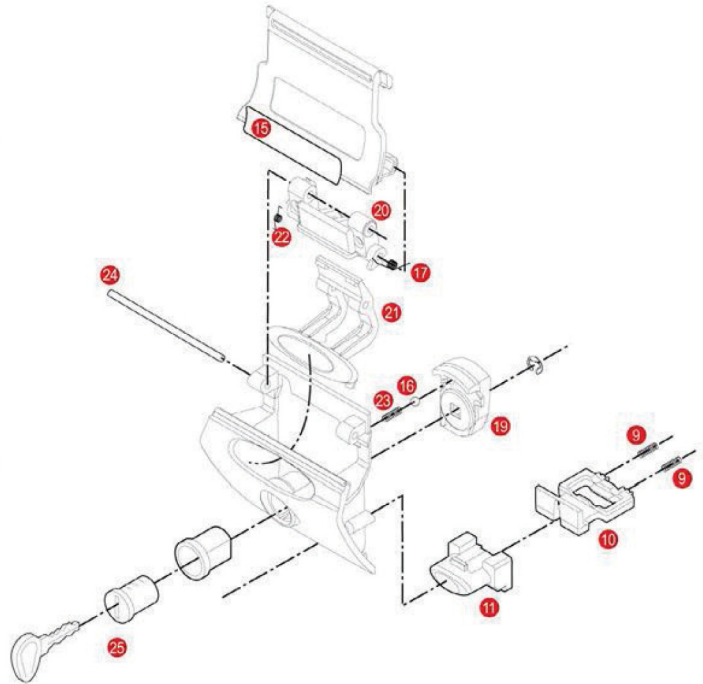

TRK33N / TRK46N TREKKER

	Z2073CNM	TRK33N / TRK46N top-shell
	Z2061FNM	TRK46N bottom-shell black
	Z2062FNM	TRK33N bottom-shell black
	Z641N46M	Hinge stop (for top case TRK46N)
	Z641N33M	Hinge stop (for top case TRK33N)
6	Z2063R	Black metal plate cover/cap and open lids
7	Z2070OXR	Aluminium cover with anodizing cover/cap and open lids
	Z2070NR	Aluminium cover black painted, with cover/cap and open lids, for TRK33B / TRK46B Black Line
8	Z2067R	Double anchor with black washer
9	Z109	Long bolt springs
10	Z106	Bolt
11	Z645CR	Push button silver
	Z2106R	Elastic belt
13	Z115R	Stop bag opening yarn, 2 pcs.

14	Z2072R	Trim
15	Z409R	Name holder, 1 pcs.
16	Z630	Steel spheres D. 6
17	Z632R	Steel torsion spring
	Z590R	Pin. Medium, 2 pcs.
19	Z640R	Plate below lock for standard key
	Z4513R	Plate below lock for Security Lock key
20	Z643NR	Lock set element black
21	Z644NR	Opening push button black
	Z647R	Torsion spring, 1 pcs.
23	Z648	Cylinder spring
24	Z721R	Pin. D. 04x85 mm
25	Z661A	Key locks with corresponding bush with silver handle
	Z2701KITR	Additional zipper kit, side and external