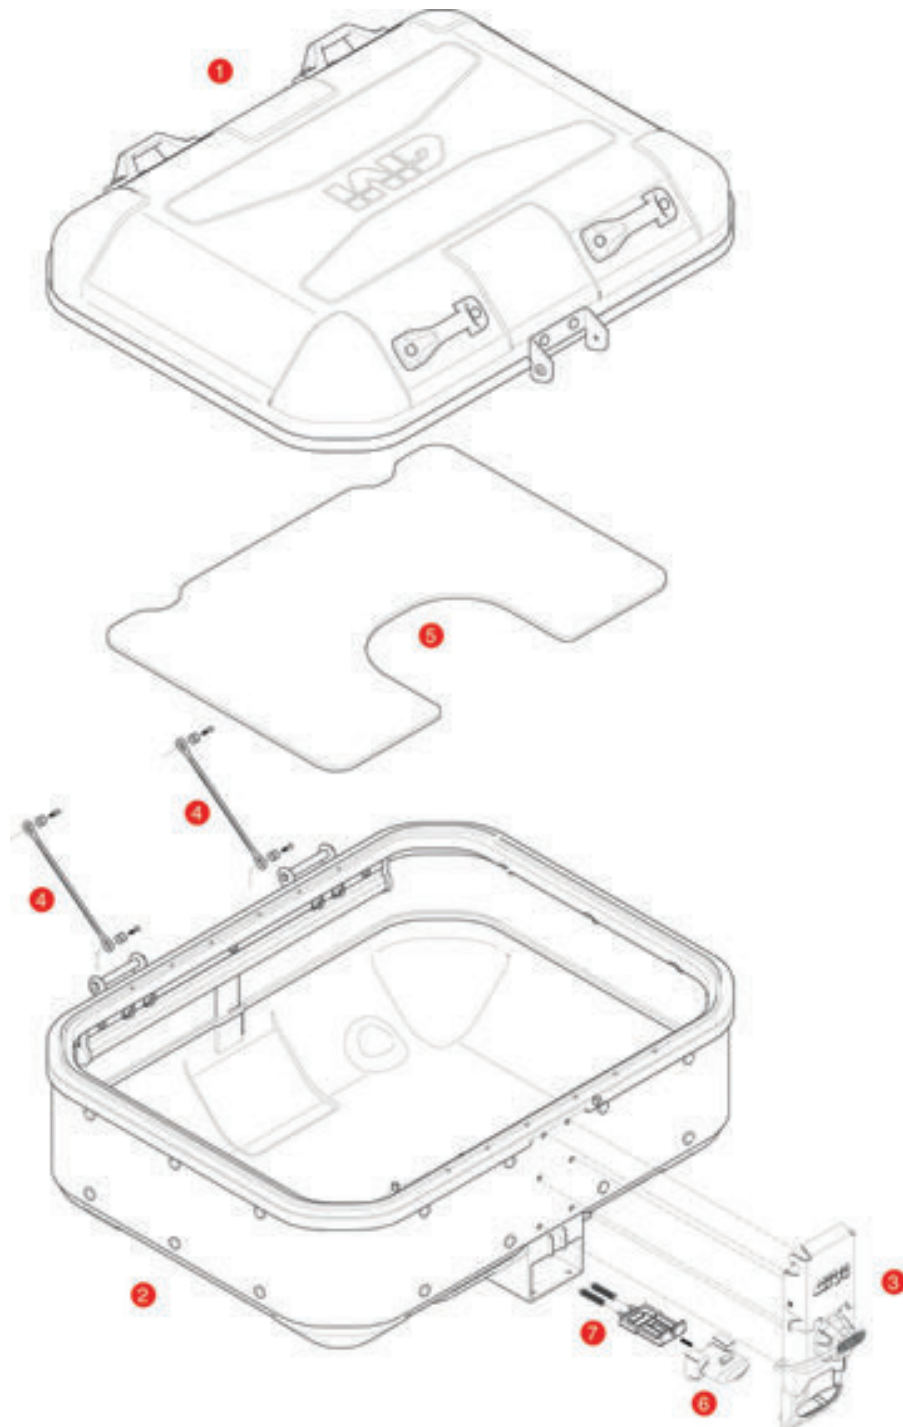

DLM46_ / DLM30_ TREKKER DOLOMITI

1	Z7710R	DLM46A - DLM30A top-shell		
	Z7710BR	DLM46B - DLM30B black painted top-shell		
2	Z7716-46R	DLM46A bottom shell		
	Z7716-30R	DLM30A bottom shell		
3	Z8024M46R	DLM46 lock set		
	Z8024M30R	DLM30 lock set		

4	Z115R	Stop bag opening yarn, 2 pcs.		
5	Z8103R	Inner mat		
6	Z645CR	Opening push button chromed		
7	Z1782CR	Bolt with springs		
	SL101	Security lock set including cylinder, 2 keys, bush and under lock platelets		