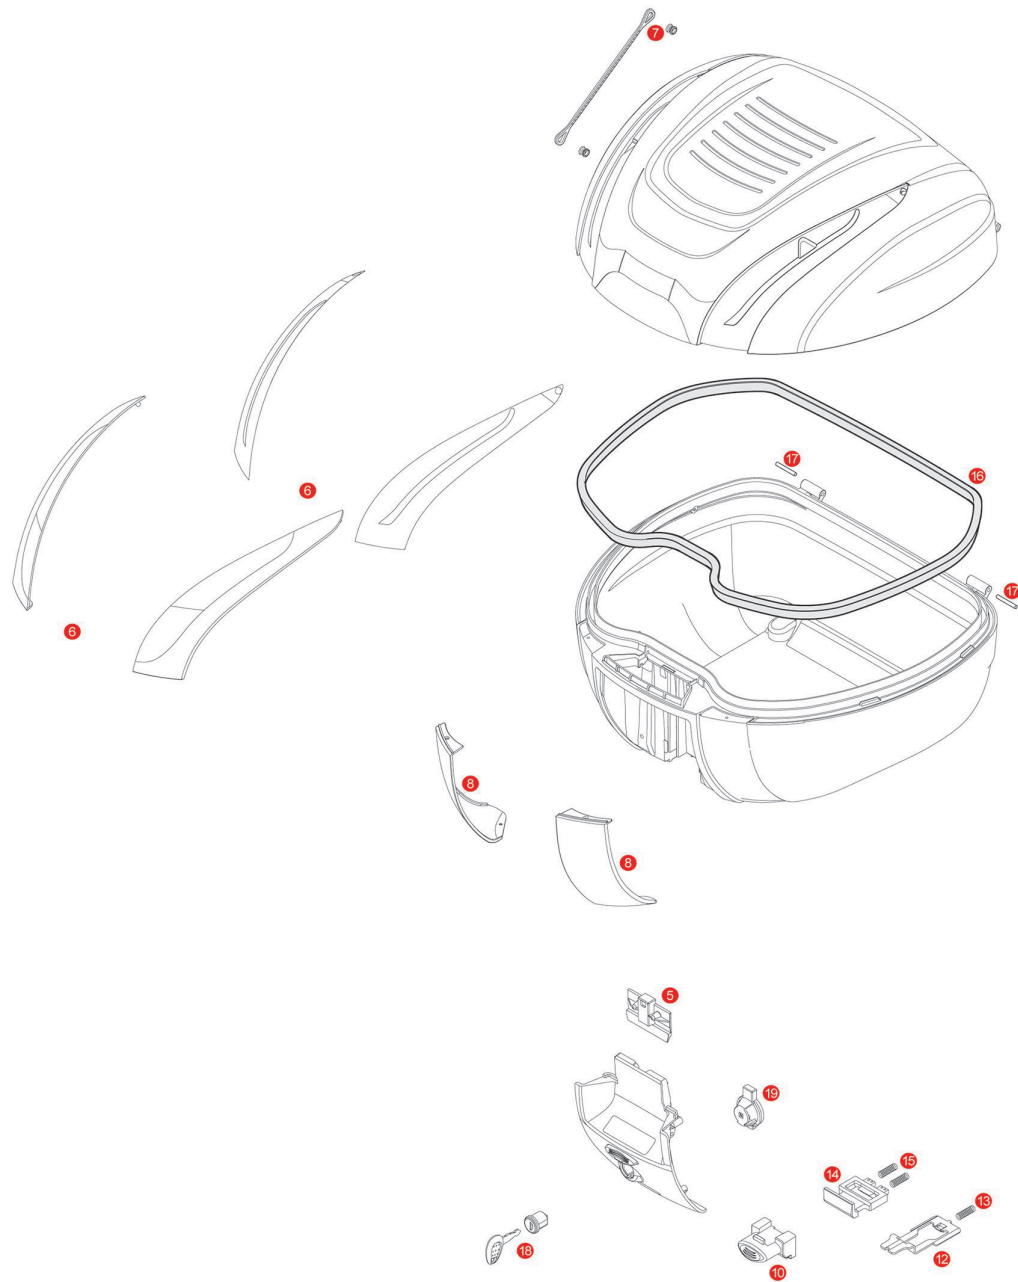

## B33NMK / B33NML

	<b>ZB33CNM</b>	B33 assembled top-shell black		
	<b>ZB33FNMKM</b>	B33NMK Monokey assembled bottom-shell black		
	<b>ZB33FNMLM</b>	B33NML Monolock assembled bottom-shell black		
	<b>Z3007NM</b>	Mounted lock set		
5	<b>Z3012R</b>	Closure system mounted on the lid		
7	<b>Z599</b>	Nylon stop bag opening yarn		
8	<b>Z3001A900R</b>	Bottom frame for B33NMK Monokey, silver		
8	<b>Z3001NR</b>	Bottom frame for B33NML Monolock		
10	<b>Z645R</b>	Push button red		
10	<b>Z1983R</b>	Push button red		

12	<b>Z762NR</b>	Bolt, 1 pcs.		
13	<b>Z191R</b>	Push button spring, 1 pcs.		
14	<b>Z106</b>	Bolt		
15	<b>Z109</b>	Long bolt springs		
16	<b>Z790R</b>	Trim		
17	<b>Z591R</b>	Pin, Medium, 2 pcs.		
18	<b>Z140R</b>	Key locks with corresponding bush with red handle		
19	<b>Z3006R</b>	Plate below lock, for standard key		
	<b>Z4512R</b>	Plate below lock for Security Lock key		