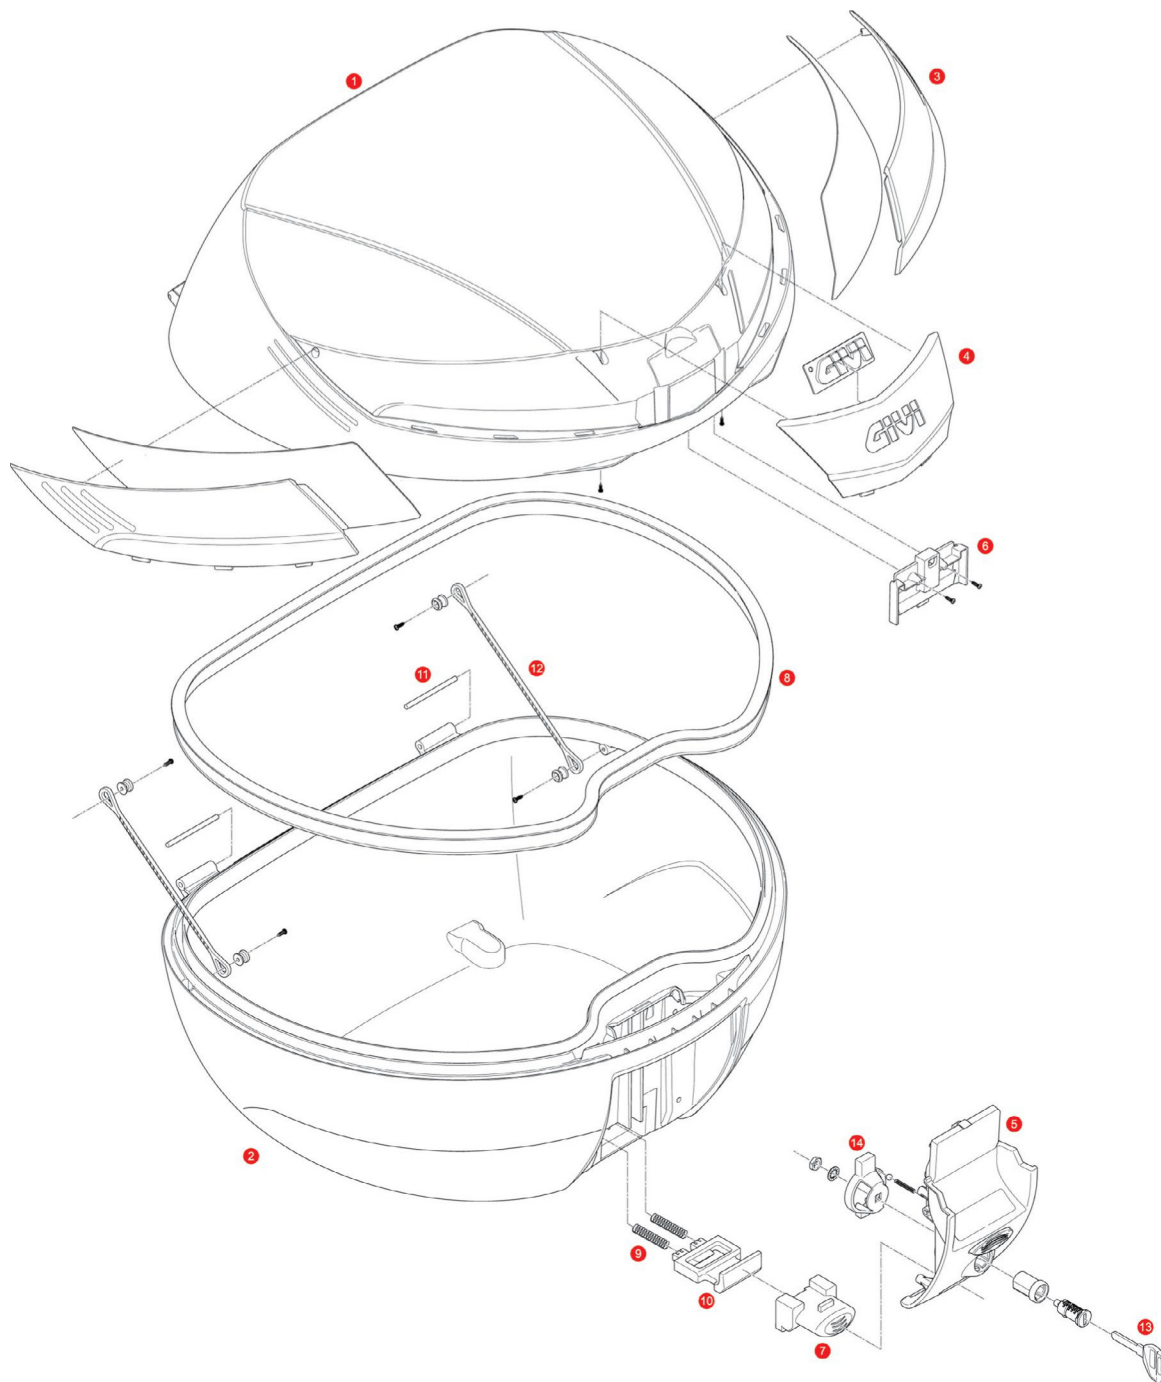

V40N / V40NT

1	Z420CNM	V40N assembled Top Shell
	Z420CNTM	V40NT assembled Top Shell
2	Z420FNM	V40 assembled bottom shell, black
	Z420FNTM	V40NT assembled Bottom Shell
3	Z4201R	Red reflectors (for V40N)
	Z4201FR	Smoked reflectors (for V40NT)
4	Z4200R	V40 central plate
5	Z3007NV47M	Mounted lock set
	Z3007NTV47M	Mounted lock set (for V47 Tech)
6	Z3012R	Closure system mounted on the lid

7	Z1983R	Push button red
	Z645CR	Opening push button chromed
8	Z790R	Trim
9	Z109	Long bolt springs
10	Z106	Bolt
11	Z590R	Pin. Medium, 2 pcs.
12	Z115R	Stop bag opening yarn, 2 pcs.
13	SL101	Security Lock key, including bush and under lock platelets
14	Z4512R	Plate below lock for Security Lock key