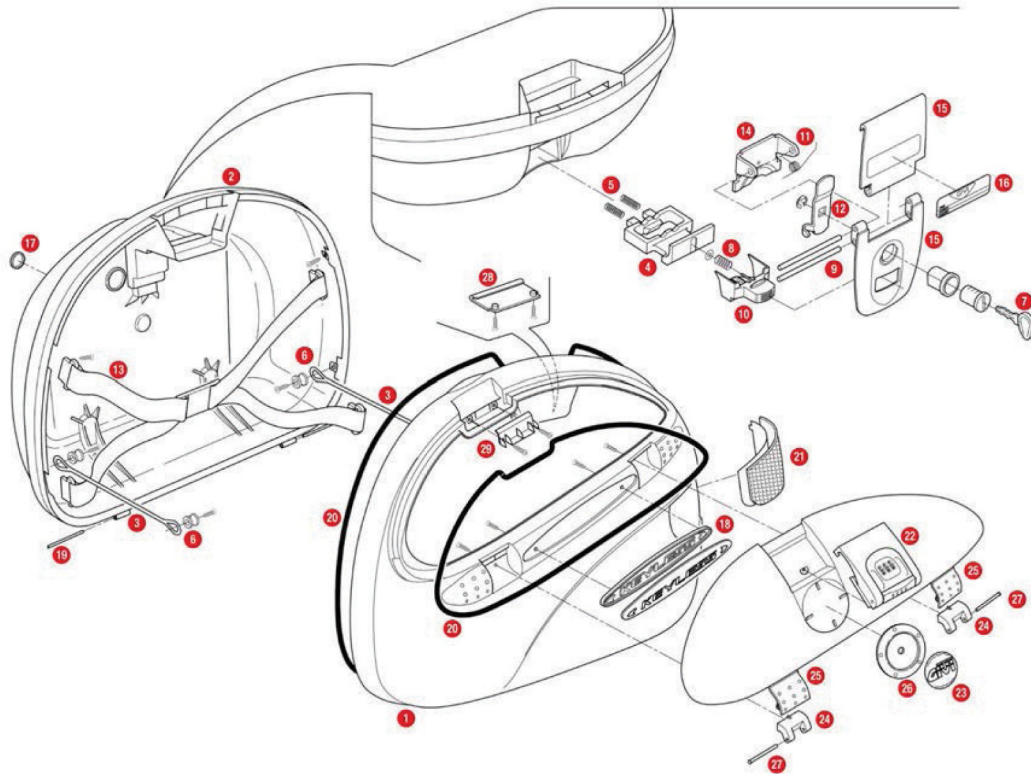

E41 KEYLESS

1	Z41CDXSM	E41 Top -shell right, black
1	Z41CSXSM	E41 Top-shell left, black
2	Z41FNM	E41 bottom shell, black
3	Z599	Nylon stop bag opening yarn
4	Z106	Bolt
5	Z109	Long bolt springs
6	Z112R	Red pulley, 4 pcs.
7	Z140R	Key locks with corresponding bush with red handle
8	Z1237	Push button spring with washer
9	Z195	Pin D. 04x80 mm
10	Z217	Push button
11	Z236	Hinge spring
12	Z277	Plate below lock
13	Z285	Inner strap
14	Z312	Hinge plate

15	Z314N	Hinge black
16	Z405 ▲	Name holder
17	Z1235	Injection covering cap
18	Z548	Keyless logo
19	Z590R	Pin. Medium, 2 pcs.
20	Z726	Black lock lining
21	Z533	Reflectors with white bottom (couple/x2)
22	Z148M	Mounted hinge (including combination)
23	Z200	GIVI logo Monokey®
24	Z539	Red hooks to fix lid, (1 pcs.)
25	Z544	Caps (4 pcs.§)
26	Z545	Keyless round medal chromed
27	Z592	41 mm pin to fix the lid
28	Z1239	Hinge plate in nylon
29	Z1238	Nylon tooth catch mechanism